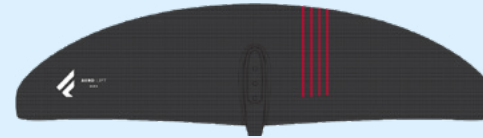

FULLY INTERCHANGABLE FOIL SETS 2022

AERO CARVE

AERO CARVE FRONT WING

750 / 900 / 1150 / 1400

AERO HIGH ASPECT

AERO HA FRONT WING

1250 / 1500 / 1750 / 2000

AERO LIFT

AERO LIFT FRONT WING

2400

FLOW NEW MOUNT

FLOW FRONT WING

1000 / 1250 / 1500

MAST AL 3.0

68 / 75 / 82 / 90

MAST CARBON